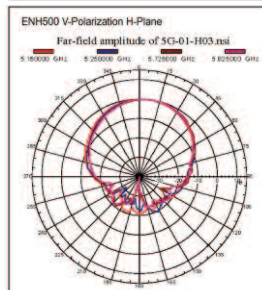

CONTENT OF PACKAGE - WIRELESS LONG RANGE 11N CB/AP - ENH500

- PoE Injector (EPE-24R)
- Power Adaptor
- CD with User's Manual
- QIG
- Mounting kit
- Screw set

SOFTWARE SPECIFICATIONS

Topology	Infrastructure, ad-hoc
Protocol	IEEE802.3, 802.3u, 802.11 a/n (5 GHz)
Operation Mode	Access Point/Client Bridge/WDS bridge/WDS AP/WDS ST/Client Router
LAN	DHCP server/client
VPN	VPN Pass-through
Networking	PPPoE, PPTP, DHCP client, spanning tree, Channel bandwidth
Security	WEP encryption – 64/128/152 bit WPA/WPA2 Personal (WPA-PSK uses TKIP or AES) WPA/WPA2 Enterprise (WPA-EAP usesTKIP) 802.1x Authenticator Hide SSID in beacons MAC address filtering, up to 50 fields Wireless STA (Client) connected list

MANAGEMENT

Configuration	Web-based configuration
Firmware Upgrade	Firmware upgrade via browser
Administrator Setting	Administrator password change
Reset Setting	Reboot; Reboot to factory default
SNMP	V1, V2c
MIB	MIB I, MIB II(RFC1213), Private MIB
Backup & Restore	Configuration backup, configuration restore
Diagnosis	Ping & Trace Route,
Time Setting	Manual; Auto: NTP

ENVIRONMENT & PHYSICAL

Temperature Range	Operation: -4°F ~ 158°F (-20°C ~ 70°C) Storage: -22°F ~ 176°F (-30°C ~ 80°C)
Humidity (non-condensing)	0%~90% typical
Dimensions	Length: 10.24" (260mm) Width : 3.31"(84mm) Height: 2.17"(55mm)
Weight	0.9 lb

EnGenius Technologies 1580 Scenic Avenue • Costa Mesa, CA 92626, USA
888.735.7888