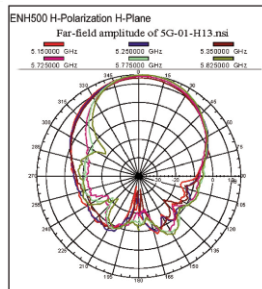

CONTENT OF PACKAGE - WIRELESS LONG RANGE 11N CB/AP - ENH500

- PoE Injector (EPE-24R)
- Power Adaptor
- CD with User's Manual
- QIG
- Mounting kit
- Screw set

SOFTWARE SPECIFICATIONS

Topology	Infrastructure, ad-hoc
Protocol	IEEE802.3, 802.3u, 802.11 a/n (5 GHz)
Operation Mode	Access Point/Client Bridge/WDS bridge/WDS AP/WDS ST/Client Router
LAN	DHCP server/client
VPN	VPN Pass-through
Networking	PPPoE, PPTP, DHCP client, spanning tree, Channel bandwidth
Security	WEP encryption – 64/128/152 bit WPA/WPA2 Personal (WPA-PSK uses TKIP or AES) WPA/WPA2 Enterprise (WPA-EAP usesTKIP) 802.1x Authenticator Hide SSID in beacons MAC address filtering, up to 50 fields Wireless STA (Client) connected list

MANAGEMENT

Configuration	Web-based configuration
Firmware Upgrade	Firmware upgrade via browser
Administrator Setting	Administrator password change
Reset Setting	Reboot; Reboot to factory default
SNMP	V1, V2c
MIB	MIB I, MIB II(RFC1213), Private MIB
Backup & Restore	Configuration backup, configuration restore
Diagnosis	Ping & Trace Route,
Time Setting	Manual; Auto: NTP

ENVIRONMENT & PHYSICAL

Temperature Range	Operation: -4°F ~ 158°F (-20°C ~ 70°C) Storage: -22°F ~ 176°F (-30°C ~ 80°C)
Humidity (non-condensing)	0%~90% typical
Dimensions	Length: 10.24" (260mm) Width : 3.31"(84mm) Height: 2.17"(55mm)
Weight	0.9 lb

EnGenius Technologies 1580 Scenic Avenue • Costa Mesa, CA 92626, USA
888.735.7888