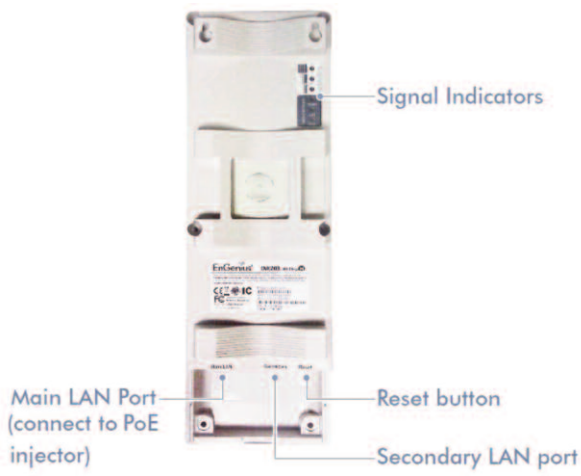

CONTENT OF PACKAGE - WIRELESS LONG RANGE 11N CB/AP - ENH500

- PoE Injector (EPE-24R)
- Power Adaptor
- CD with User's Manual
- QIG
- Mounting kit
- Screw set

SOFTWARE SPECIFICATIONS

Topology	Infrastructure, ad-hoc
Protocol	IEEE802.3, 802.3u, 802.11 a/n (5 GHz)
Operation Mode	Access Point/Client Bridge/WDS bridge/WDS AP/WDS ST/Client Router
LAN	DHCP server/client
VPN	VPN Pass-through
Networking	PPPoE, PPTP, DHCP client, spanning tree, Channel bandwidth
Security	WEP encryption – 64/128/152 bit WPA/WPA2 Personal (WPA-PSK uses TKIP or AES) WPA/WPA2 Enterprise (WPA-EAP usesTKIP) 802.1x Authenticator Hide SSID in beacons MAC address filtering, up to 50 fields Wireless STA (Client) connected list

MANAGEMENT

Configuration	Web-based configuration
Firmware Upgrade	Firmware upgrade via browser
Administrator Setting	Administrator password change
Reset Setting	Reboot; Reboot to factory default
SNMP	V1, V2c
MIB	MIB I, MIB II(RFC1213), Private MIB
Backup & Restore	Configuration backup, configuration restore
Diagnosis	Ping & Trace Route,
Time Setting	Manual; Auto: NTP

ENVIRONMENT & PHYSICAL

Temperature Range	Operation: -4°F ~ 158°F (-20°C ~ 70°C) Storage: -22°F ~ 176°F (-30°C ~ 80°C)
Humidity (non-condensing)	0%~90% typical
Dimensions	Length: 10.24" (260mm) Width : 3.31"(84mm) Height: 2.17"(55mm)
Weight	0.9 lb

EnGenius Technologies 1580 Scenic Avenue • Costa Mesa, CA 92626, USA
888.735.7888