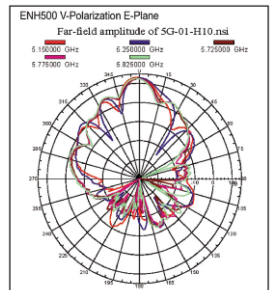

CONTENT OF PACKAGE - WIRELESS LONG RANGE 11N CB/AP - ENH500

- PoE Injector (EPE-24R)
- Power Adaptor
- CD with User's Manual
- QIG
- Mounting kit
- Screw set

SOFTWARE SPECIFICATIONS

Topology	Infrastructure, ad-hoc
Protocol	IEEE802.3, 802.3u, 802.11 a/n (5 GHz)
Operation Mode	Access Point/Client Bridge/WDS bridge/WDS AP/WDS ST/Client Router
LAN	DHCP server/client
VPN	VPN Pass-through
Networking	PPPoE, PPTP, DHCP client, spanning tree, Channel bandwidth
Security	WEP encryption – 64/128/152 bit WPA/WPA2 Personal (WPA-PSK uses TKIP or AES) WPA/WPA2 Enterprise (WPA-EAP usesTKIP) 802.1x Authenticator Hide SSID in beacons MAC address filtering, up to 50 fields Wireless STA (Client) connected list

MANAGEMENT

Configuration	Web-based configuration
Firmware Upgrade	Firmware upgrade via browser
Administrator Setting	Administrator password change
Reset Setting	Reboot; Reboot to factory default
SNMP	V1, V2c
MIB	MIB I, MIB II(RFC1213), Private MIB
Backup & Restore	Configuration backup, configuration restore
Diagnosis	Ping & Trace Route,
Time Setting	Manual; Auto: NTP

ENVIRONMENT & PHYSICAL

Temperature Range	Operation: -4°F ~ 158°F (-20°C ~ 70°C) Storage: -22°F ~ 176°F (-30°C ~ 80°C)
Humidity (non-condensing)	0%~90% typical
Dimensions	Length: 10.24" (260mm) Width : 3.31"(84mm) Height: 2.17"(55mm)
Weight	0.9 lb

EnGenius Technologies 1580 Scenic Avenue • Costa Mesa, CA 92626, USA
888.735.7888