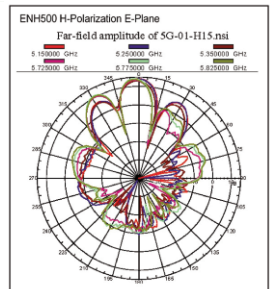

CONTENT OF PACKAGE - WIRELESS LONG RANGE 11N CB/AP - ENH500

- PoE Injector (EPE-24R)
- Power Adaptor
- CD with User's Manual
- QIG
- Mounting kit
- Screw set

SOFTWARE SPECIFICATIONS

Topology	Infrastructure, ad-hoc
Protocol	IEEE802.3, 802.3u, 802.11 a/n (5 GHz)
Operation Mode	Access Point/Client Bridge/WDS bridge/WDS AP/WDS ST/Client Router
LAN	DHCP server/client
VPN	VPN Pass-through
Networking	PPPoE, PPTP, DHCP client, spanning tree, Channel bandwidth
Security	WEP encryption – 64/128/152 bit WPA/WPA2 Personal (WPA-PSK uses TKIP or AES) WPA/WPA2 Enterprise (WPA-EAP usesTKIP) 802.1x Authenticator Hide SSID in beacons MAC address filtering, up to 50 fields Wireless STA (Client) connected list

MANAGEMENT

Configuration	Web-based configuration
Firmware Upgrade	Firmware upgrade via browser
Administrator Setting	Administrator password change
Reset Setting	Reboot; Reboot to factory default
SNMP	V1, V2c
MIB	MIB I, MIB II(RFC1213), Private MIB
Backup & Restore	Configuration backup, configuration restore
Diagnosis	Ping & Trace Route,
Time Setting	Manual; Auto: NTP

ENVIRONMENT & PHYSICAL

Temperature Range	Operation: -4°F ~ 158°F (-20°C ~ 70°C) Storage: -22°F ~ 176°F (-30°C ~ 80°C)
Humidity (non-condensing)	0%~90% typical
Dimensions	Length: 10.24" (260mm) Width : 3.31"(84mm) Height: 2.17"(55mm)
Weight	0.9 lb

EnGenius Technologies 1580 Scenic Avenue • Costa Mesa, CA 92626, USA
888.735.7888