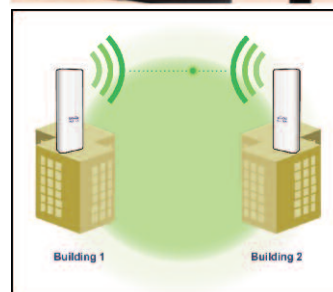

Permits different levels of network access when activating multiple SSID broadcasts. Individual SSIDs can be linked to existing VLANs to control user or department access

EASY TO DEPLOY

Includes signal strength LED indicators, pole mount and PoE injector kit

Ideal For:

OUTDOOR WIFI
OUTDOOR CPE

OUTDOOR WIRELESS
IP SURVEILLANCE CAMERA

OUTDOOR WIRELESS
SIGNAGE

POINT-TO-POINT
COMMUNICATION

ENH500 – Technical Specifications

Specifications may change without notice.

HARDWARE SPECIFICATIONS